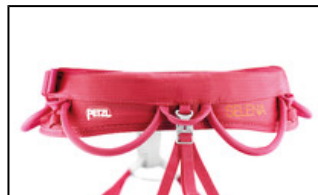

Universe	Sport
Type	Verticality
Category	Harnesses
Subcategory	

SELENA

The SELENA women's harness is ideal for sport climbing. With its ENDOFRAME Technology construction, it provides excellent weight distribution around the waist and legs to ensure greater comfort. The fitted elastic leg loops offer complete freedom of movement. The DoubleBack Light buckle on the waistbelt ensures quick and easy adjustment. The tie-in points are made of a polyester/Dyneema mix, for improved resistance to rope friction.

The aluminum DoubleBack Light buckle allows easy and quick waistbelt adjustment.

The specific construction of the ENDOFRAME Technology waistbelt allows excellent weight distribution.

Short Description Women's climbing harness with elastic leg loops

Selling Points

- ENDOFRAME Technology construction guarantees excellent weight distribution for optimal comfort:
 - waistbelt and leg loops with doubled straps
 - waistbelt wider on the sides
- No compression points or chafing zones on the waistbelt because there are no crossing seams
- DoubleBack Light buckle allows quick and easy adjustment of the waistbelt
- Tie-in points:
 - polyester/Dyneema mix for improved resistance to rope friction
 - red wear indicator on lower bridge to easily identify when the harness should be retired
- Fitted elastic leg loops give complete freedom of movement
- Four equipment loops: two rigid ones in front for quick and easy access to equipment and two flexible ones in the rear to avoid creating pressure points with a backpack
- Two slots for CARITool tool holder
- Rear loop for haul rope
- Detachable leg loop elastics