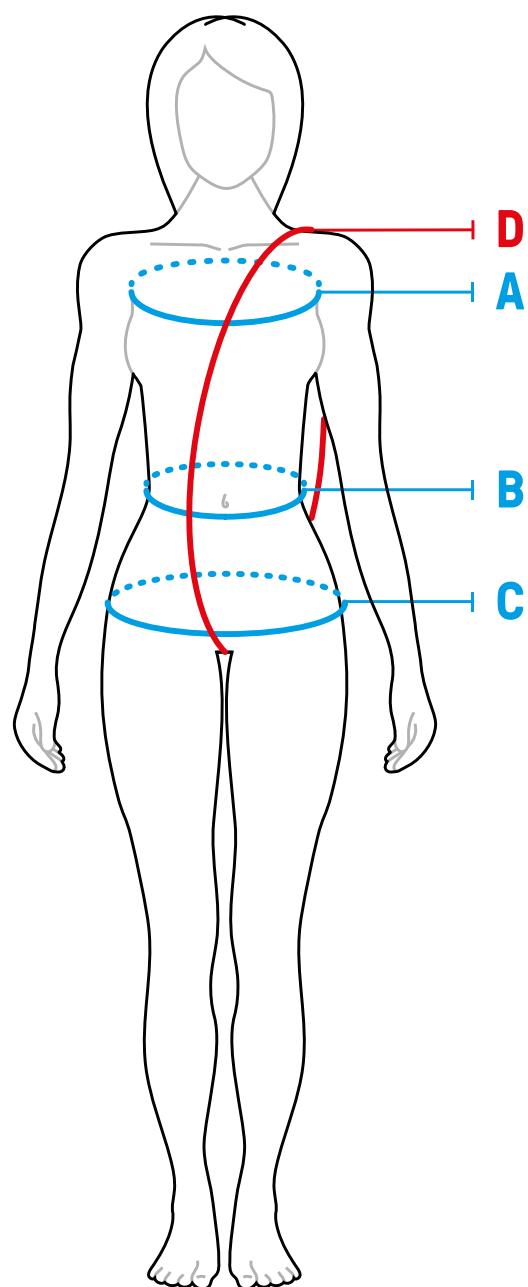

## HOW TO TAKE BODY MEASUREMENTS

### A CHEST

Wrap the measuring tape around your torso under the armpits and above the bust.

### B WAIST

Measure around the narrowest part of your waistline.

### D TORSO LOOP

In a loop, measure from the highest point of the shoulder, beneath the crotch and back up to the starting point.

POWERSKIN CARBON SERIES  
POWERSKIN IMPULSO  
POWERSKIN ST NEXT